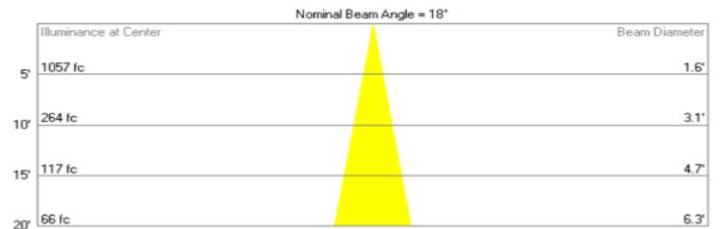

ACCESSORIES:

INCLUDED	PART NUMBER
POWER CABLE:	7050-CAB
GOBO HOLDER:	7050-ACC-GOB
GEL HOLDER:	7050-ACC-GEL
AVAILABLE	
REMOVEABLE IRIS:	7050-IRIS
DMX CONTROLLER 3 PIN	7057-CON-3
DMX CONTROLLER 5 PIN	7057-CON-5