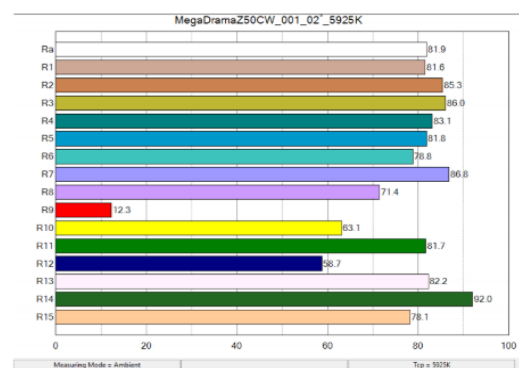

CRI SAMPLES