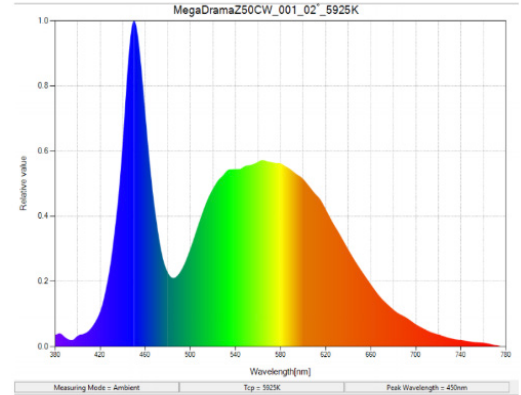

MEGA LITE | DRAMA LED Z50 CW Data Sheet

SPECIFICATIONS:

FIXTURE:	7057-Drama LED Z50 CW
DMX CONNECTORS:	3 or 5 pin XLR connectors in/out (Specified at Ordering)
POWER CONNECTIONS:	Nema 5-15 to Screw Type Base Connector Cable Mounted
THERMAL:	Max ambient temp: 40° Max surface temp: 60°
FASTENING SYSTEM:	Single Mounting Yoke
DISPLAY:	Digital
GOBO DIAMETER:	45mm
IMAGE DIAMETER:	25mm
BARREL ROTATION:	90°
LED TYPE:	1 COB LED
LED WATTS:	50
LED COLOR TEMP:	3136K
LED LIFETIME:	60,000 to 100,000 hours
CRI:	81.9
ZOOM RANGE:	19° to 36°
POWER CONSUMPTION:	Universal 100-240V 50/60 Hz
BALLAST:	Electronic Watts: 49 Amps: .65 PF: .63
DMX MODES:	3 Operating modes
PROTOCOL:	DMX 512
OPERATING MODE:	Stand Alone 255 Step Dimmer Setting via Display on DMX Controlled Fixtures
DMX CHANNELS:	3 Mode of Operation Mode A 1 Channel On/Off Mode P 1 Channel Dimmer Mode F 2 Channel Dimmer/ Strobe

SPECTRUM